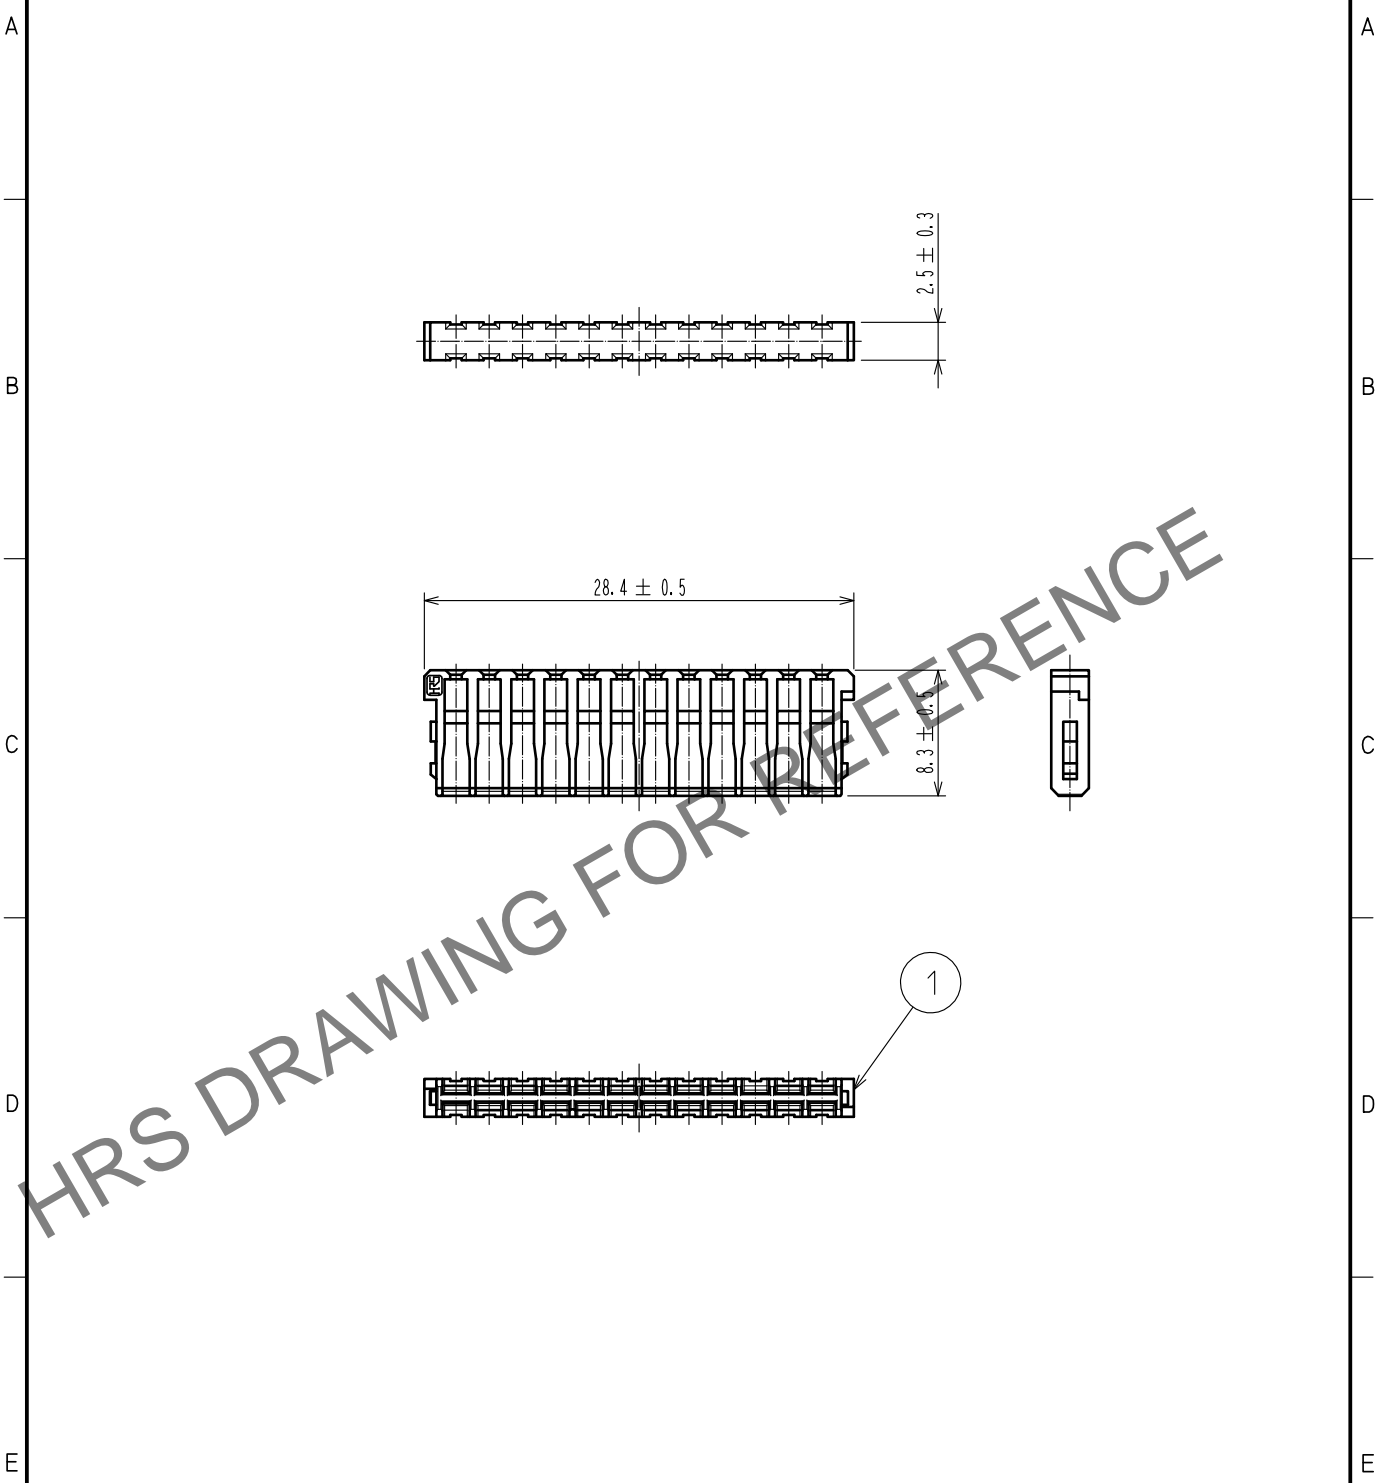

ELV. RoHS COMPLIANT

HRS DRAWING FOR REFERENCE

NOTE1. Use this products with housing GT25-24DS-HU.  
 Housing GT25-24DS-HU product No. : CL0775-0068-4

1	PBT	DARK GRAY						
NO.	MATERIAL	FINISH .	REMARKS	NO.	MATERIAL	FINISH .	REMARKS	
UNITS mm		SCALE 2 : 1	COUNT 	DESCRIPTION OF REVISIONS		DESIGNED	CHECKED	DATE
<b>HRS</b> HIROSE ELECTRIC CO., LTD.	APPROVED	: AR. SHIRAI	15. 02. 17	DRAWING NO.		EDC4-169604-00		
	CHECKED	: MO. OKADA	15. 02. 17	PART NO.		GT25-24DS-R		
	DESIGNED	: TK. SHISHIKURA	15. 02. 16	CODE NO.		CL775-0069-7-00		
	DRAWN	: TK. SHISHIKURA	15. 02. 16					